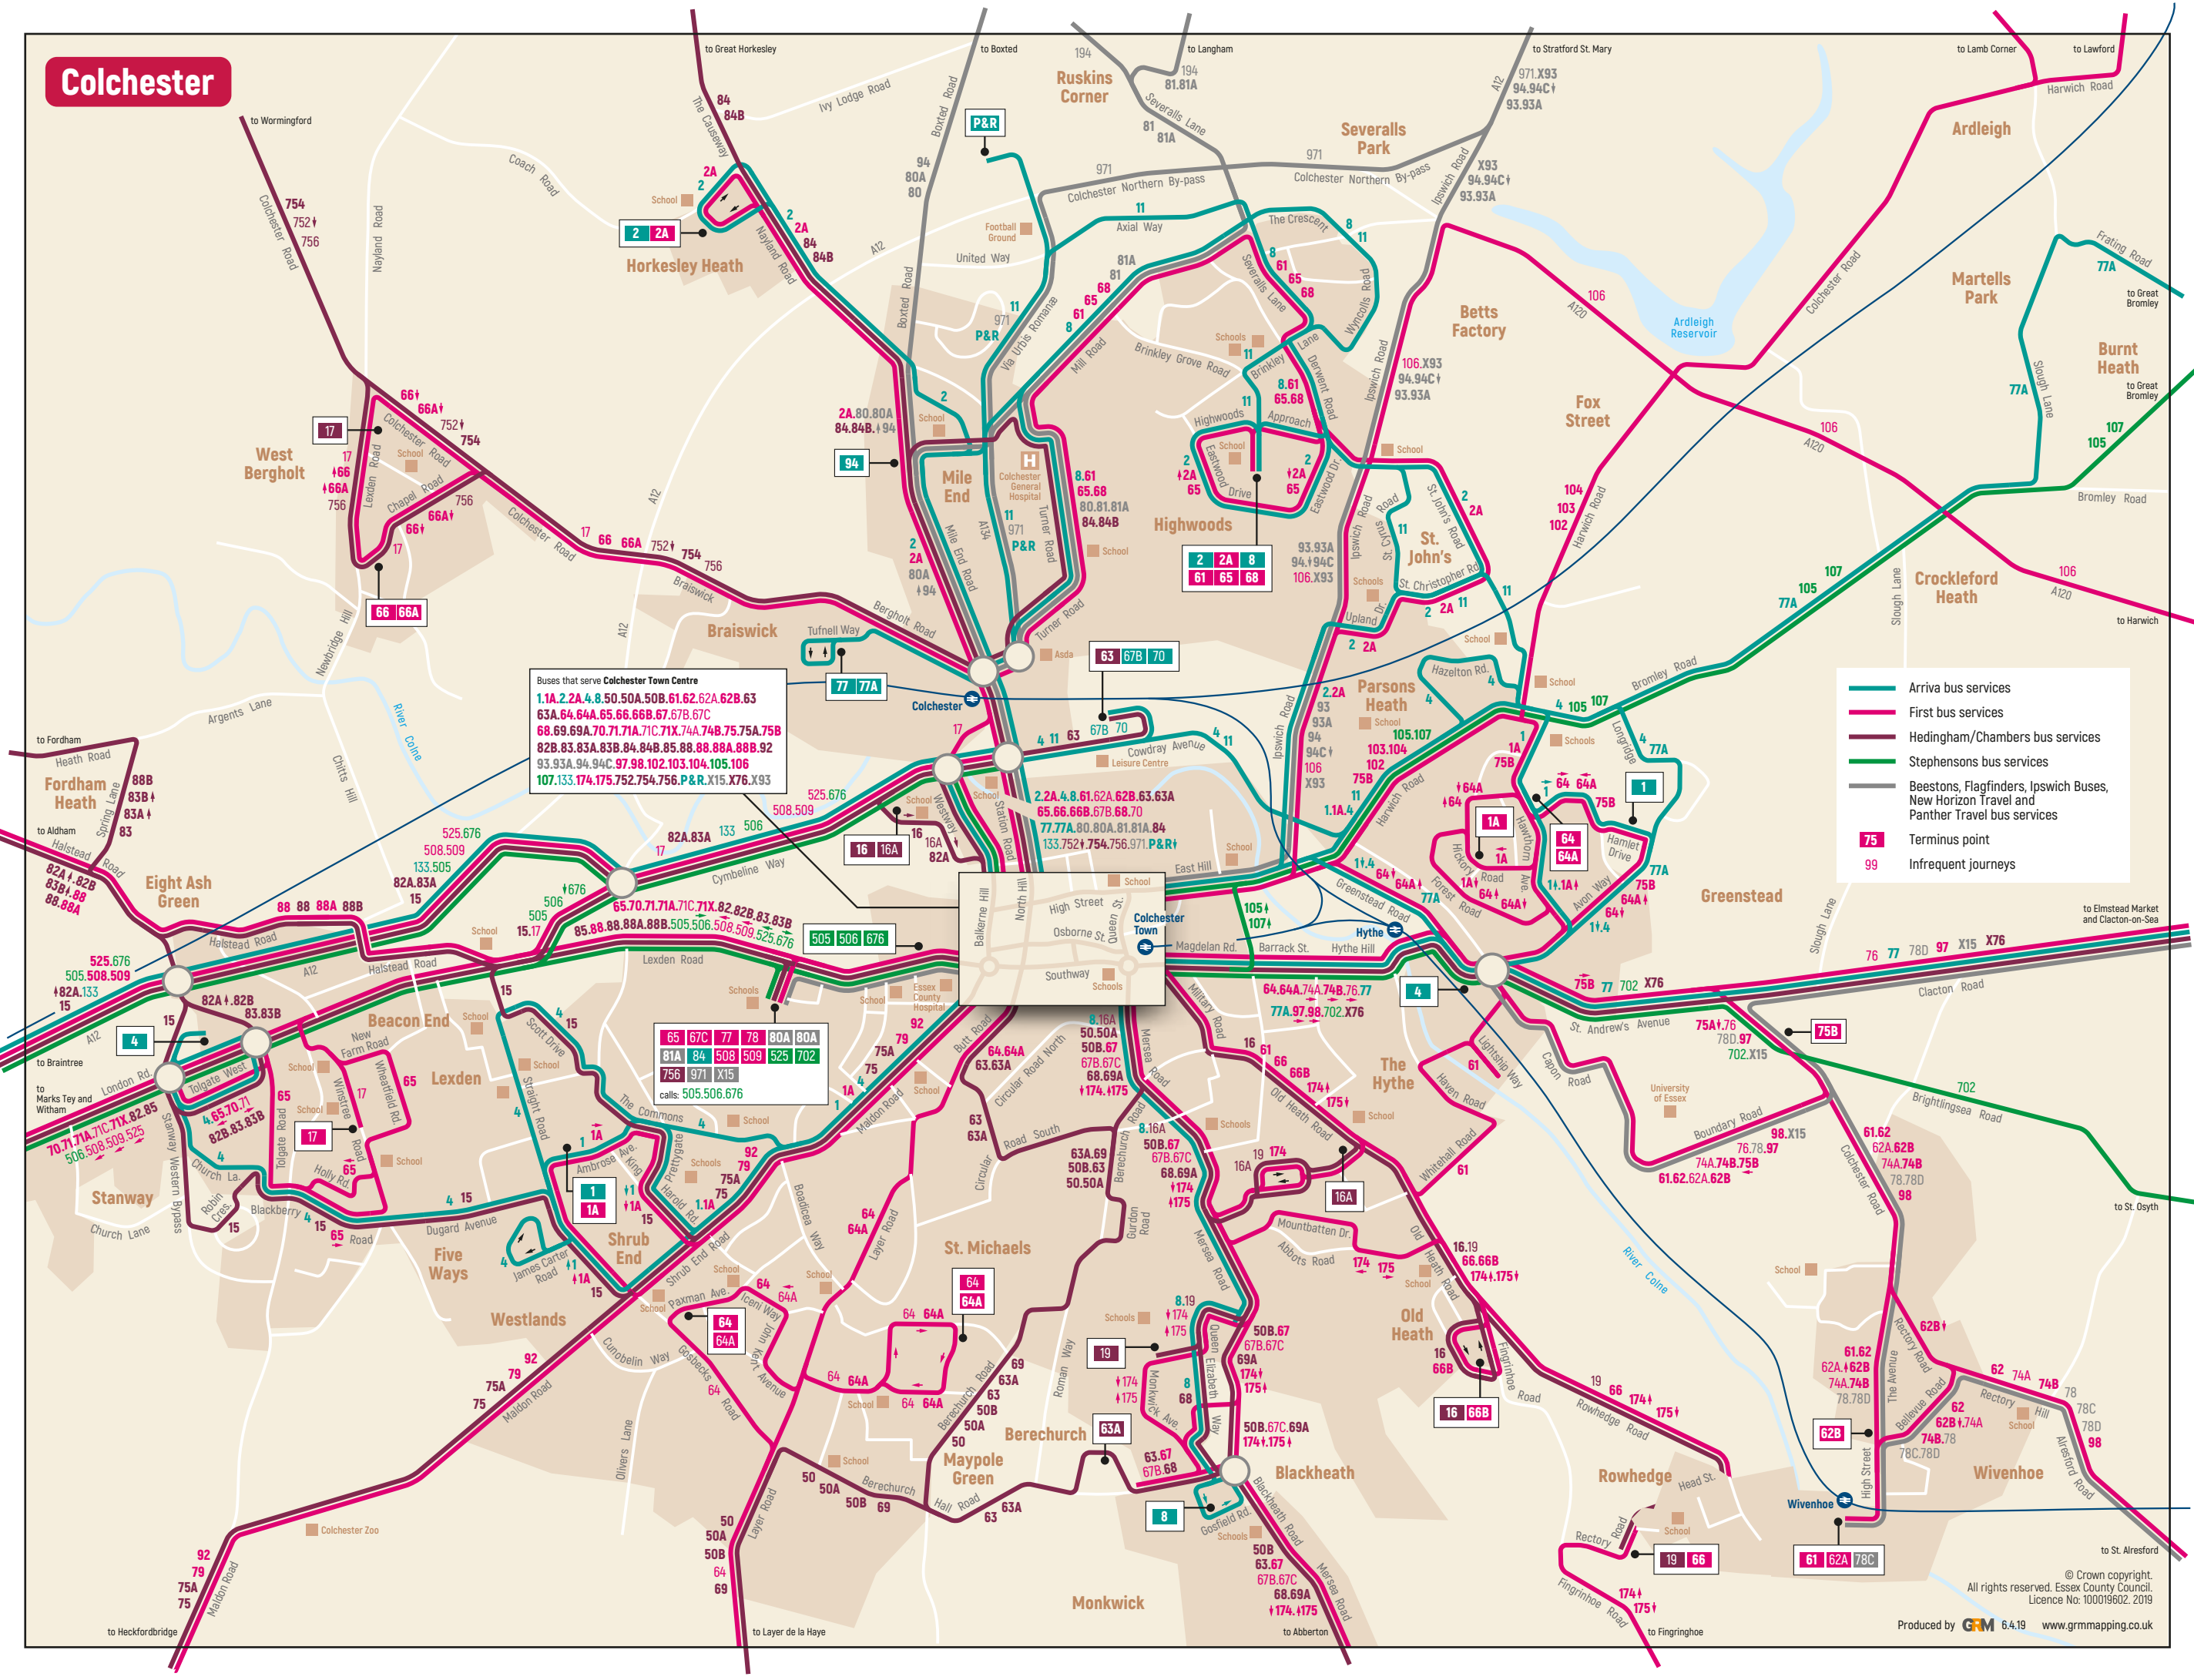

# Colchester

Buses that serve Colchester Town Centre  
**1.1A.2.2A.4.8.50.50A.50B.61.62.62A.62B.63**  
**63A.64.64A.65.66.66B.67.67B.67C**  
**68.69.69A.70.71.71A.71C.71X.74A.74B.75.75A.75B**  
**82B.83.83A.83B.84.84B.85.88.88.88A.88B.92**  
**93.93A.94.94C.97.98.102.103.104.105.106**  
**107.133.174.175.752.754.756.P&R.X15.X76.X93**

**65 67C 77 78 80A 80A**  
**81A 84 508 509 525 702**  
**756 971 X15**  
 calls: 505.506.676

- Arriva bus services
- First bus services
- Hedingham/Chambers bus services
- Stephenson's bus services
- Beestons, Flagfinders, Ipswich Buses, New Horizon Travel and Panther Travel bus services
- 75 Terminus point
- 99 Infrequent journeys