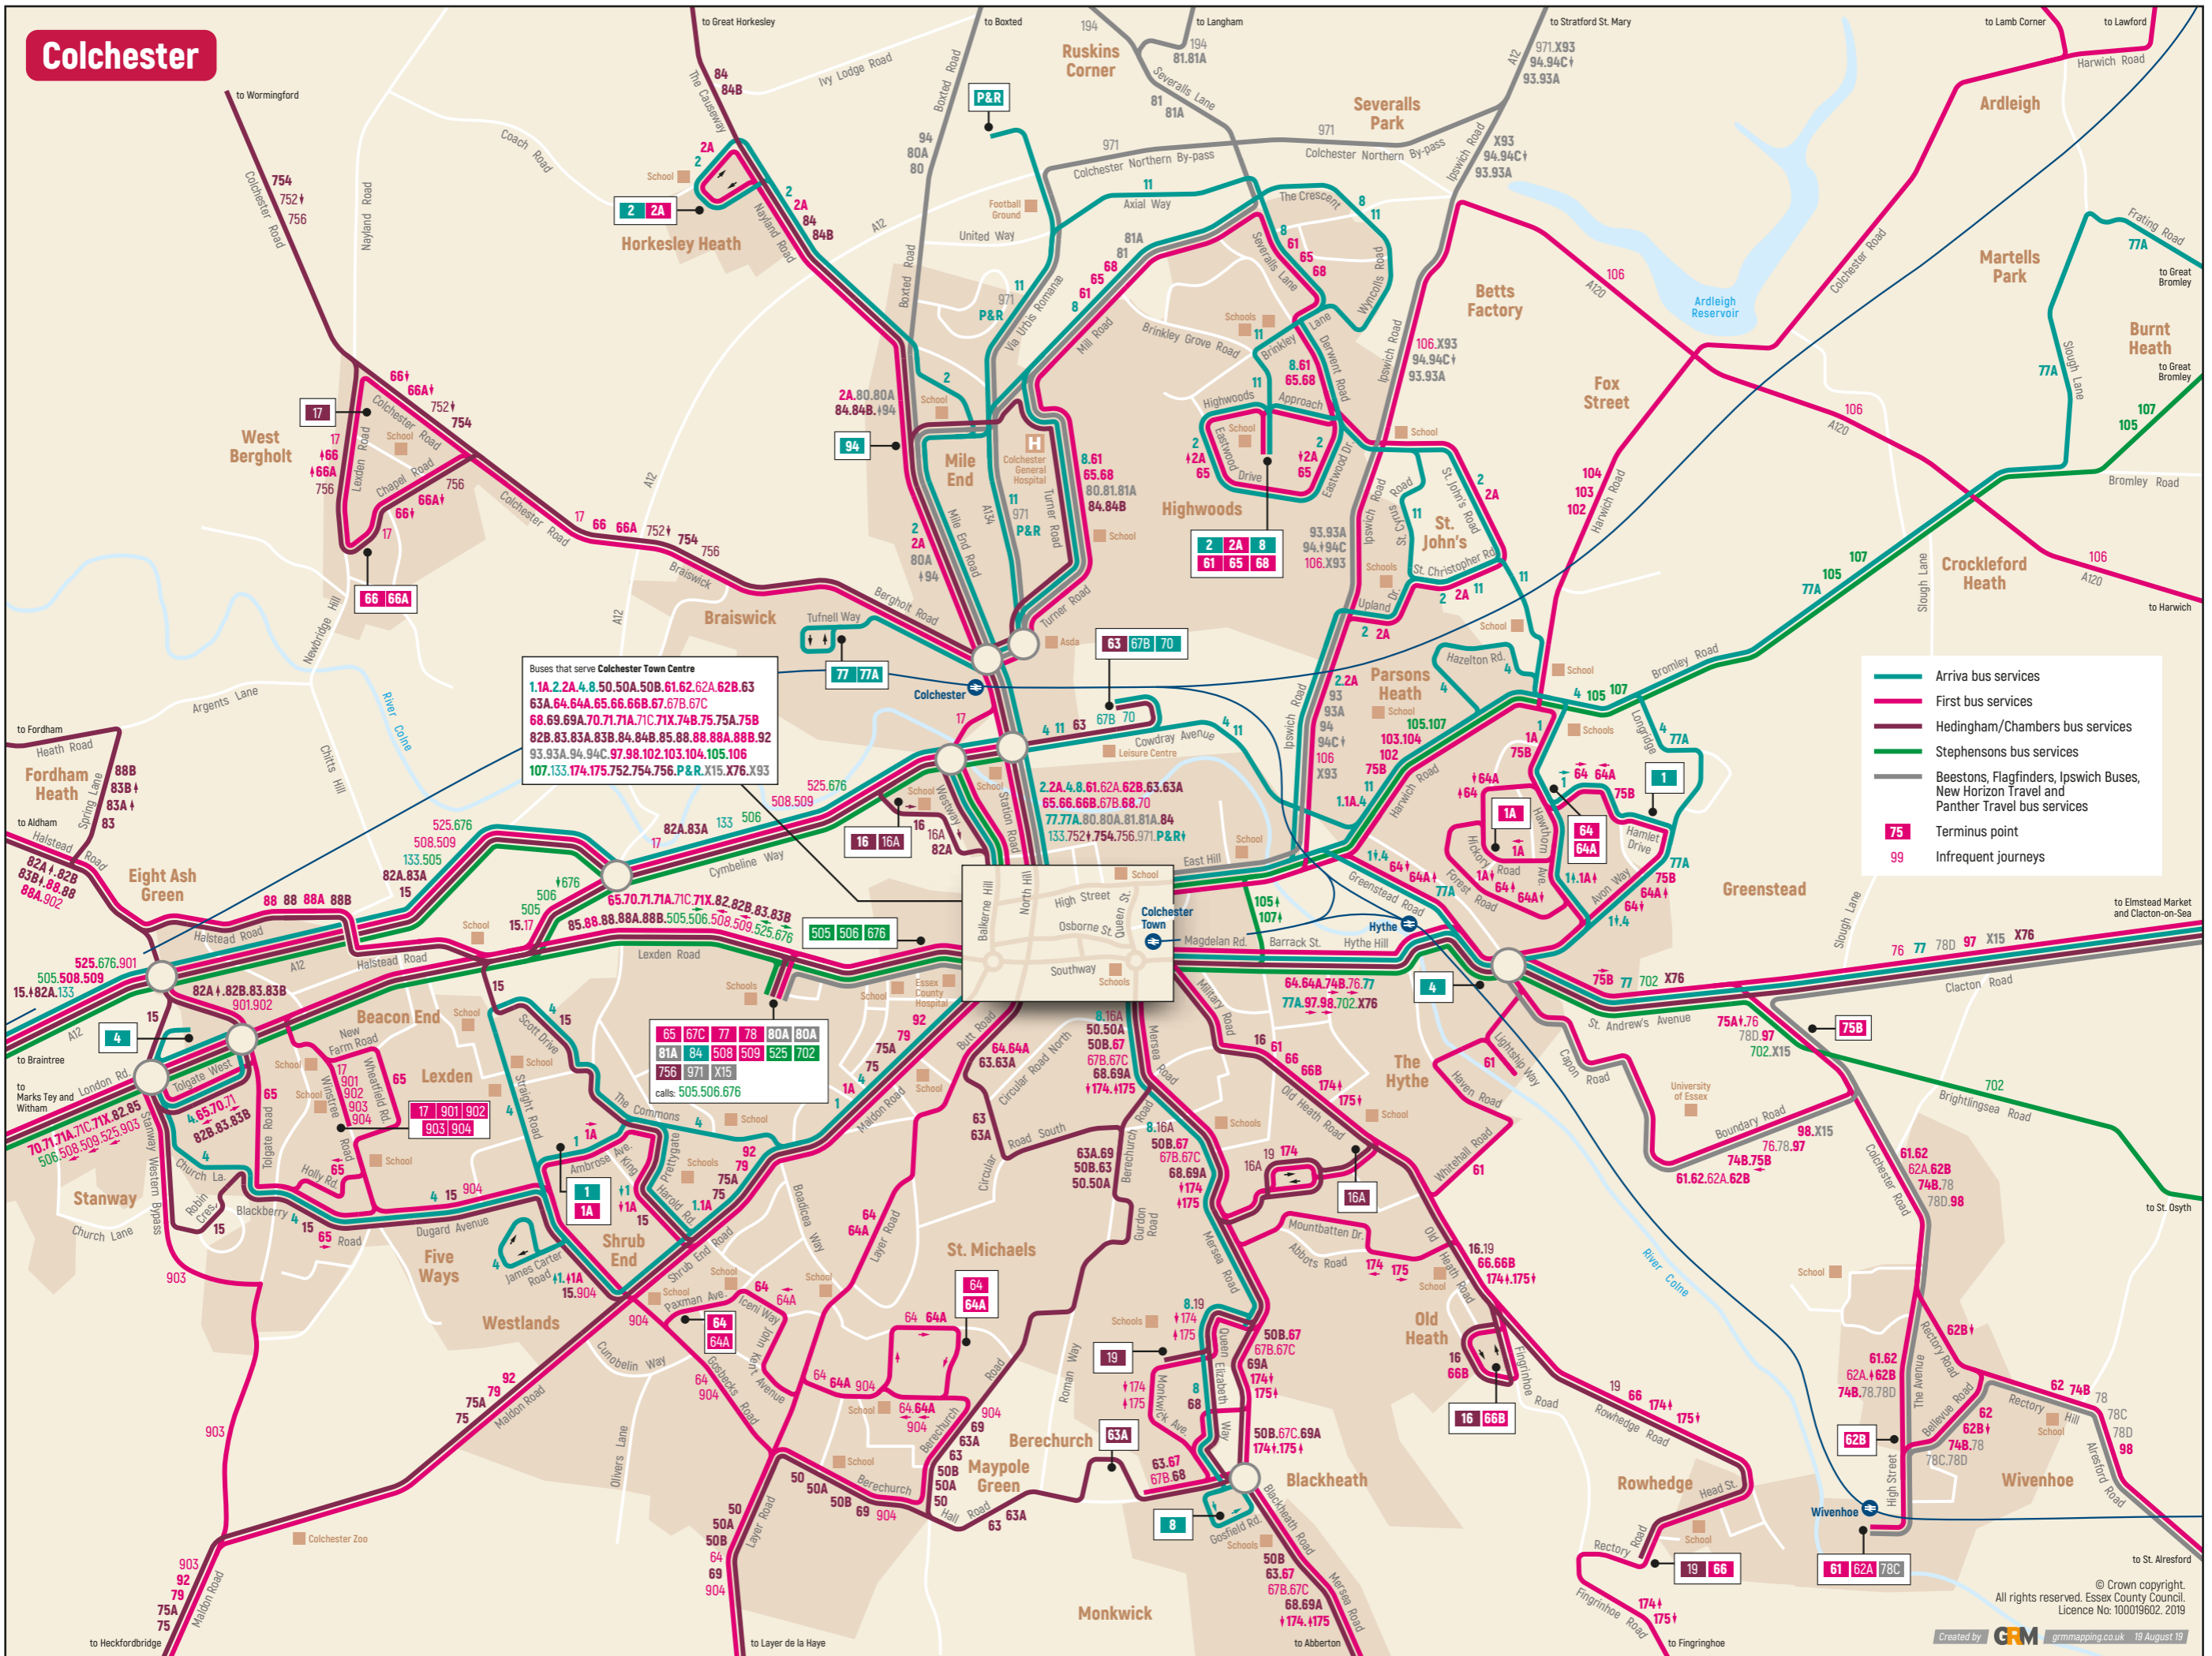

Colchester

Buses that serve Colchester Town Centre
1.1A.2.2A.4.8.50.50A.50B.61.62.62A.62B.63
63A.64.64A.65.66.66B.67.67B.67C
68.69.69A.70.71.71A.71C.71X.74B.75.75A.75B
82B.83.83A.83B.84.84B.85.88.88.88A.88B.92
93.93A.94.94C.97.98.102.103.104.105.106
107.133.174.175.752.754.756.P&R.X15.X76.X93

- Arriva bus services
- First bus services
- Hedingham/Chambers bus services
- Stephenson's bus services
- Beestons, Flagfinders, Ipswich Buses, New Horizon Travel and Panther Travel bus services
- 75 Terminus point
- 99 Infrequent journeys