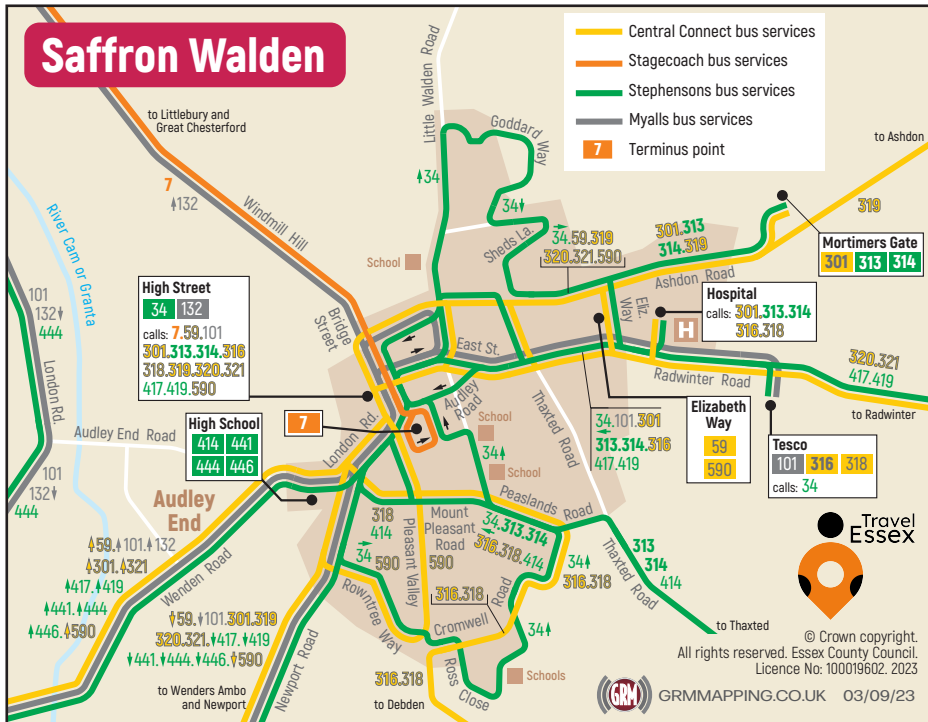

# Saffron Walden

-  Central Connect bus services
-  Stagecoach bus services
-  Stephensons bus services
-  Myalls bus services
-  Terminus point

**High Street**  
 34 132  
 calls: 7.59.101  
**301.313.314.316**  
**318.319.320.321**  
 417.419.590

**High School**  
 414 441  
 444 446

**Hospital**  
 calls: **301.313.314**  
**316.318**

**Elizabeth Way**  
 59  
 590

**Tesco**  
 101 316 318  
 calls: 34

© Crown copyright.  
 All rights reserved. Essex County Council.  
 Licence No: 100019602. 2023