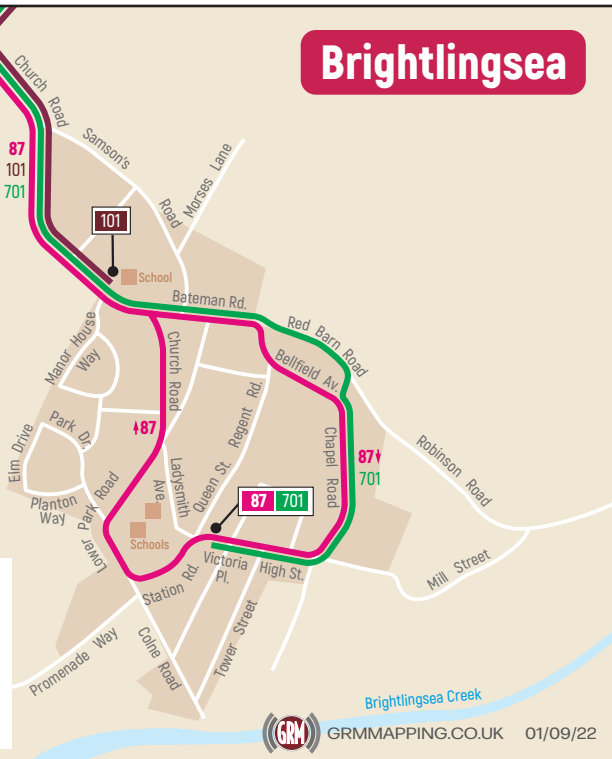

Brightlingsea

© Crown copyright.
All rights reserved. Essex County Council.
Licence No: 100019602. 2022

-  First bus services
-  Hedingham bus services
-  Stephensons bus services
-  87 Terminus point
-  101 Infrequent services

GRMMAPPING.CO.UK

01/09/22