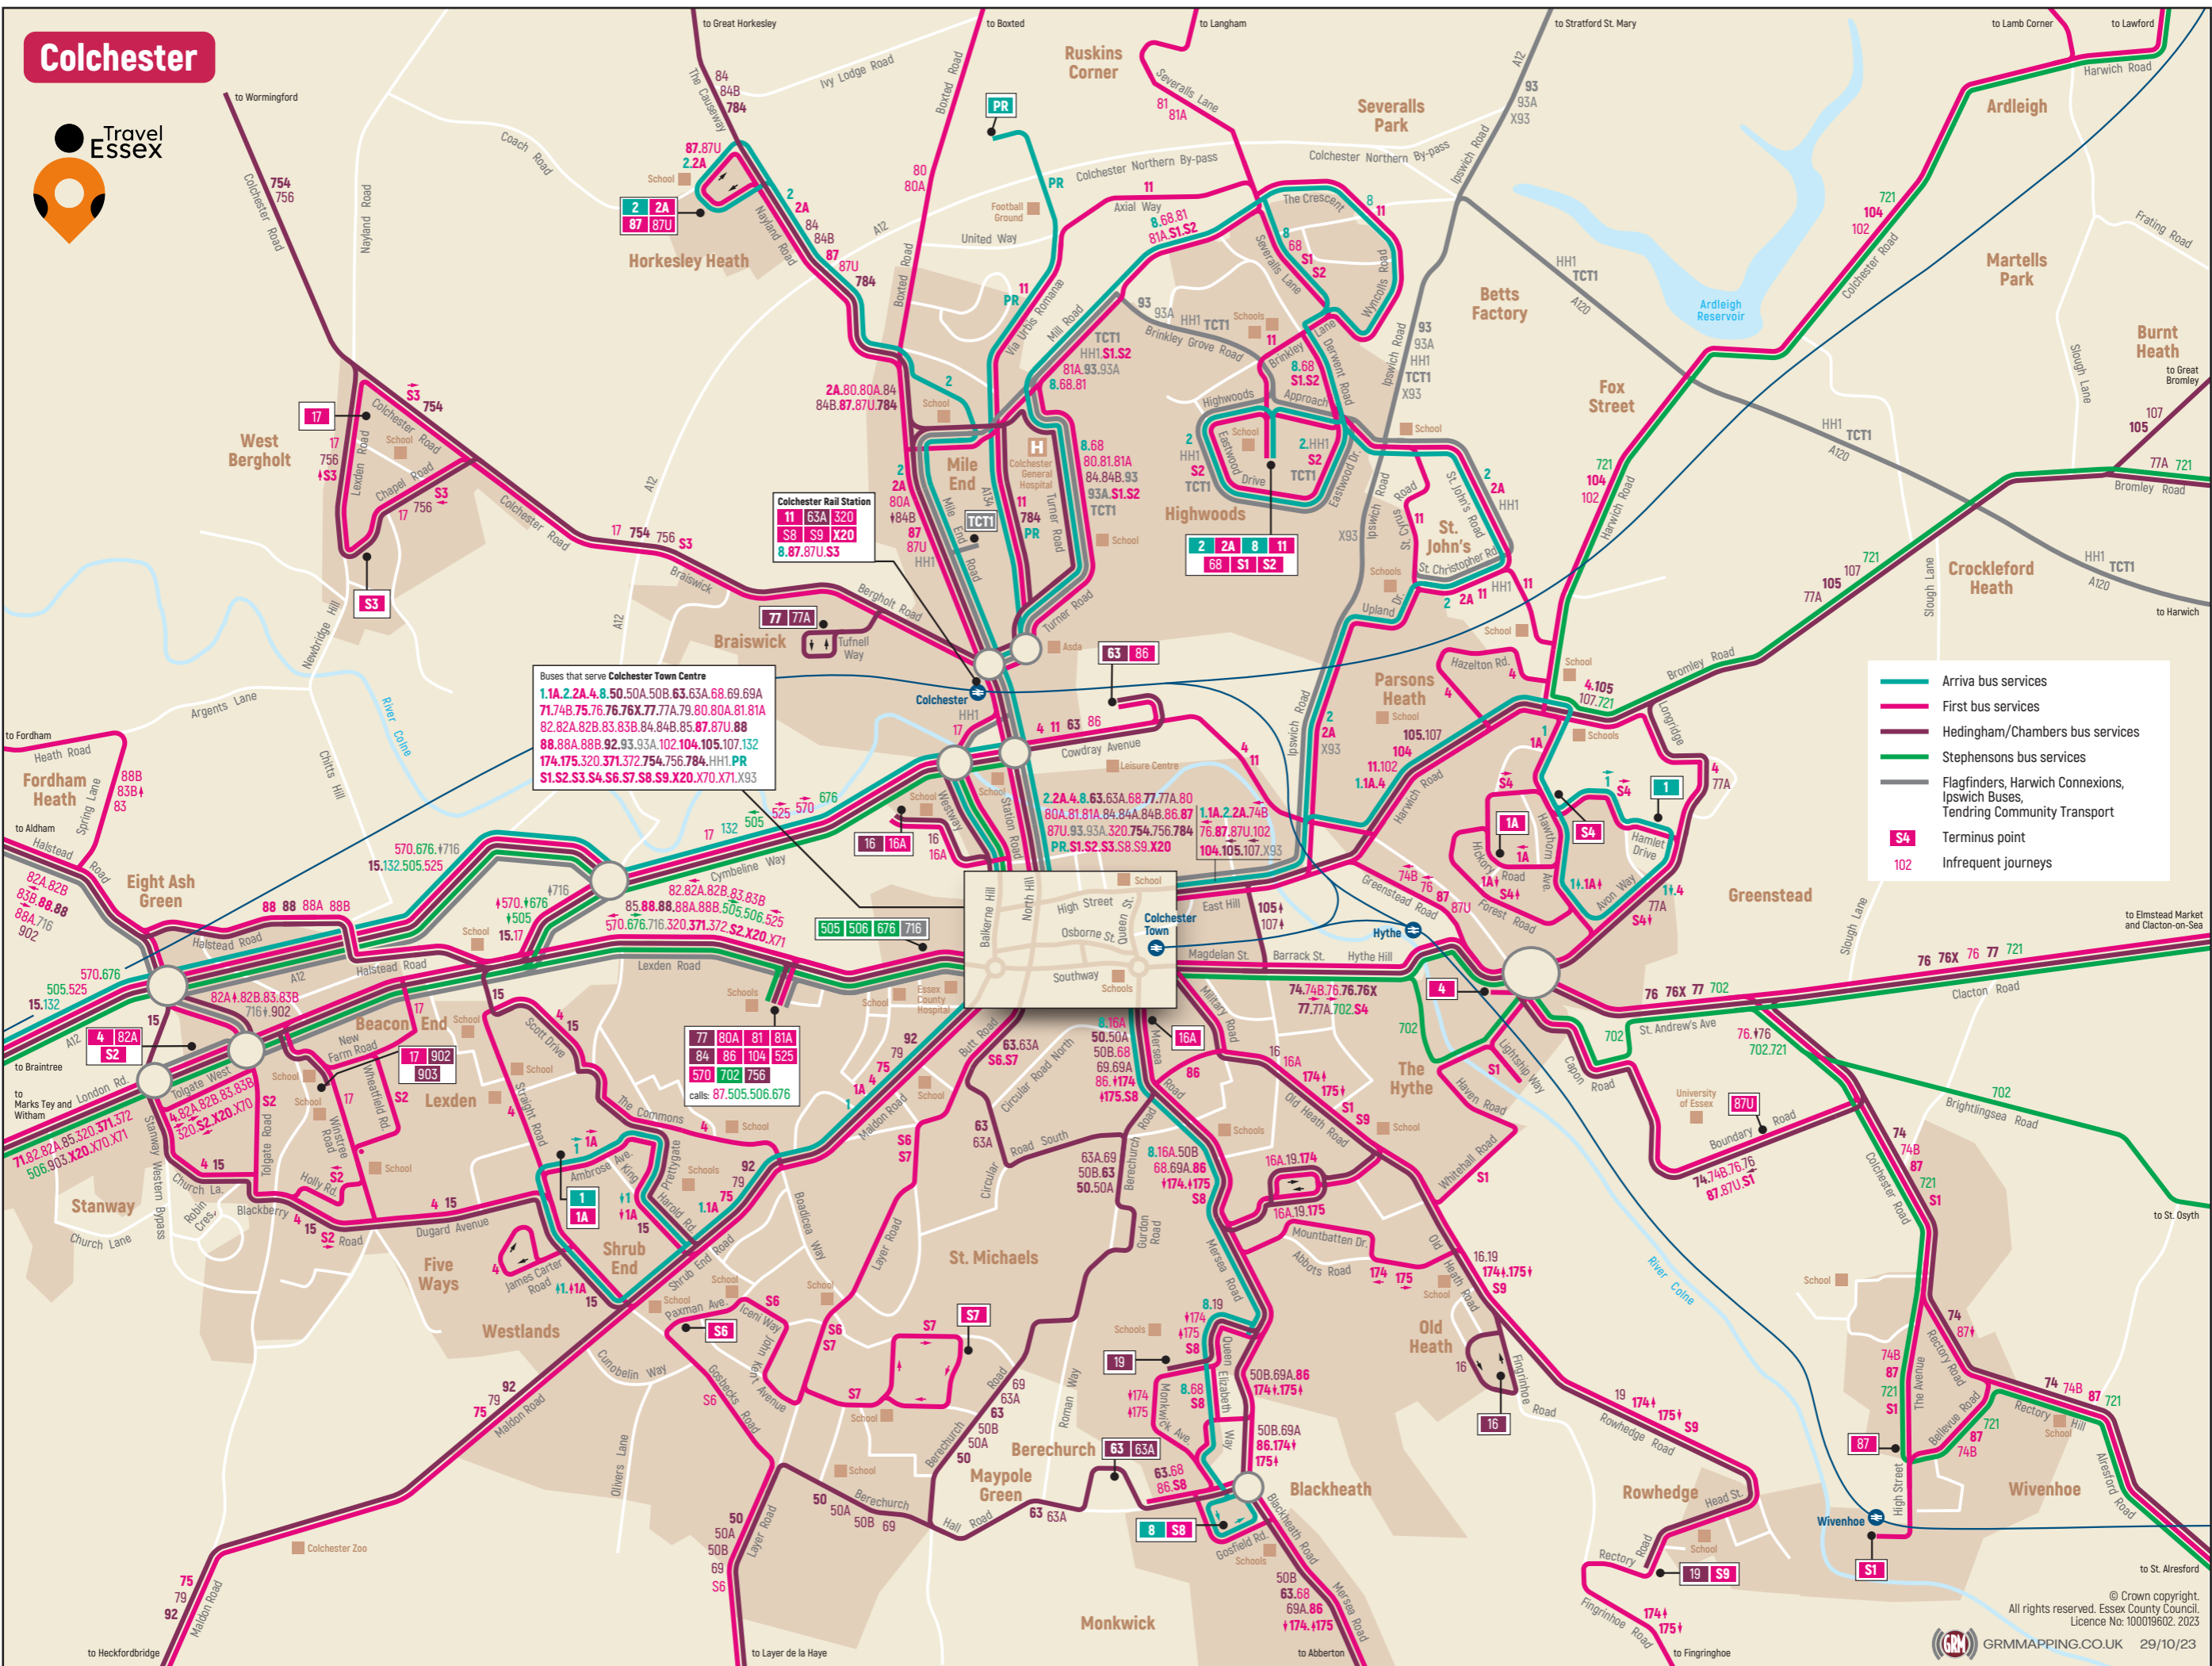

# Colchester

**Buses that serve Colchester Town Centre**  
 1.1A.2.2A.4.8.50.50A.50B.63.63A.68.69.69A  
 71.74B.75.76.76X.77.77A.79.80.80A.81.81A  
 82.82A.82B.83.83B.84.84B.85.87.87U.88  
 88.88A.88B.92.93.93A.102.104.105.107.132  
 174.175.320.371.372.754.756.784.HH1.PR  
 S1.S2.S3.S4.S6.S7.S8.S9.X20.X70.X71.X93

**Colchester Rail Station**  
 11 63A 320  
 S8 S9 X20  
 8.87.87U.S3

77 80A 81 81A  
 84 86 104 525  
 570 702 756  
 calls: 87.505.506.676

- Arriva bus services
- First bus services
- Heddingham/Chambers bus services
- Stephenson's bus services
- Flagfinders, Harwich Connexions, Ipswich Buses, Tendring Community Transport
- S4 Terminus point
- 102 Infrequent journeys