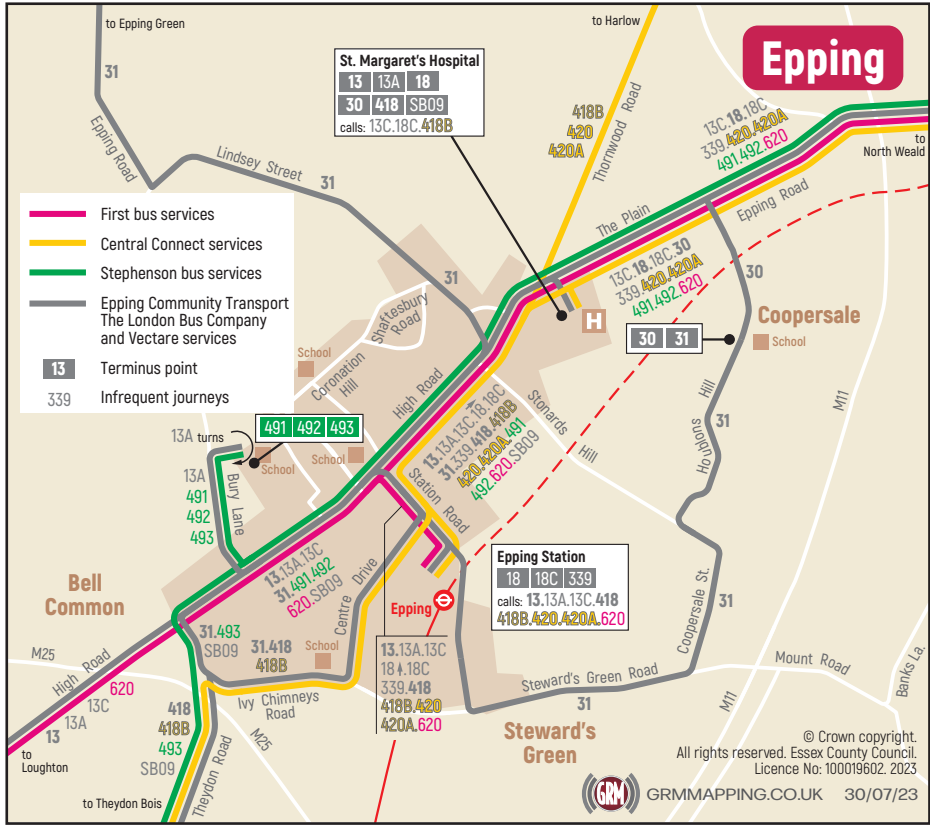

Epping

St. Margaret's Hospital
13 13A 18
30 418 SB09
 calls: 13C.18C.418B

- First bus services
 - Central Connect services
 - Stephenson bus services
 - Epping Community Transport
The London Bus Company
and Vectare services
- 13** Terminus point
 339 Infrequent journeys

Epping Station
18 18C 339
 calls: 13.13A.13C.418
 418B.A20.A20A.620

491 492 493

30 31

**13.13A.13C
 18 4.18C
 339.418
 418B.A20
 420A.620**

Bell Common

Steward's Green

Coopersale