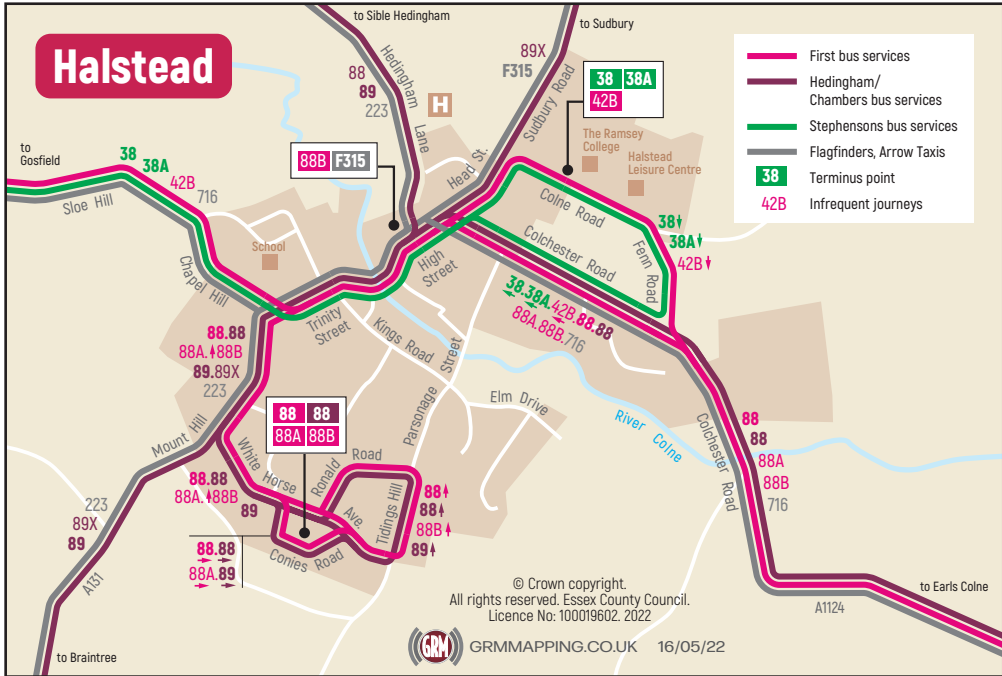

# Halstead

- First bus services
- Hedingham/Chambers bus services
- Stephenson's bus services
- Flagfinders, Arrow Taxis
- 38 Terminus point
- 42B Infrequent journeys

© Crown copyright.  
 All rights reserved. Essex County Council.  
 Licence No: 100019602. 2022