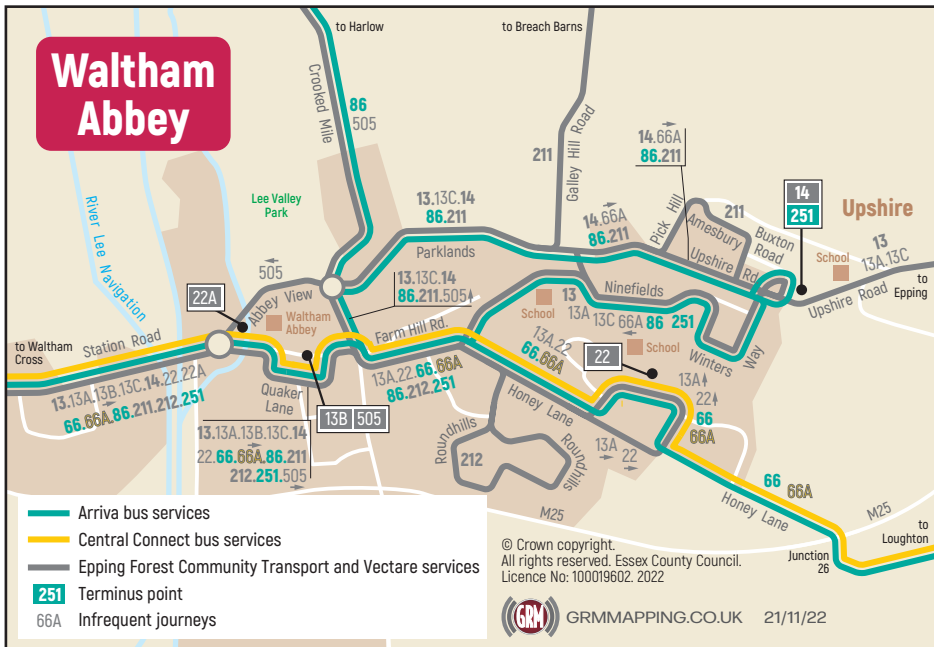

Waltham Abbey

- Arriva bus services
- Central Connect bus services
- Epping Forest Community Transport and Vectare services
- 251 Terminus point
- 66A Infrequent journeys

© Crown copyright.
All rights reserved. Essex County Council.
Licence No: 100019602. 2022